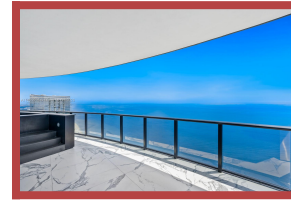

Condominium
Porsche Design Tower 5405
#MLS: A11409925
\$ 6 975 000

Listing date	2023/06/26
City	Sunny Isles Beach, FL 33160
Address	18555 Collins Ave, #5405
Area	295 m ²
Tax/year	\$ 63 049
HOA	\$5033/Monthly
Built year	2016
Bedrooms	3
Bathrooms	4 / 1
Garage	✓ (2)
Pool	✓
Waterfront	✓

» TRULY ONE OF A KIND!

Porsche design tower 5405 for sale located at 18555 Collins Ave, #5405 Sunny Isles Beach, FL 33160. Exquisite views and modern finishes give this gorgeous and newly finished apartment a fresh and vibrant essence. Features finished Italian Porcelain floors, electronic blinds with side channels, and brand new walk in closets. Drive your car into your living room and enjoy the privacy and lavish lifestyle of the one and only building in the world that has a car elevator (Dezervator), the one and only world famous Porsche Design Tower. An expansive 3 bedrooms with floor to ceiling windows give every room the allure of endless panoramic water and city views. The best option in the building if you want to see your exotic cars in your living room and enjoy the magical beauty of the ocean from your private jacuzzi on the balcony.